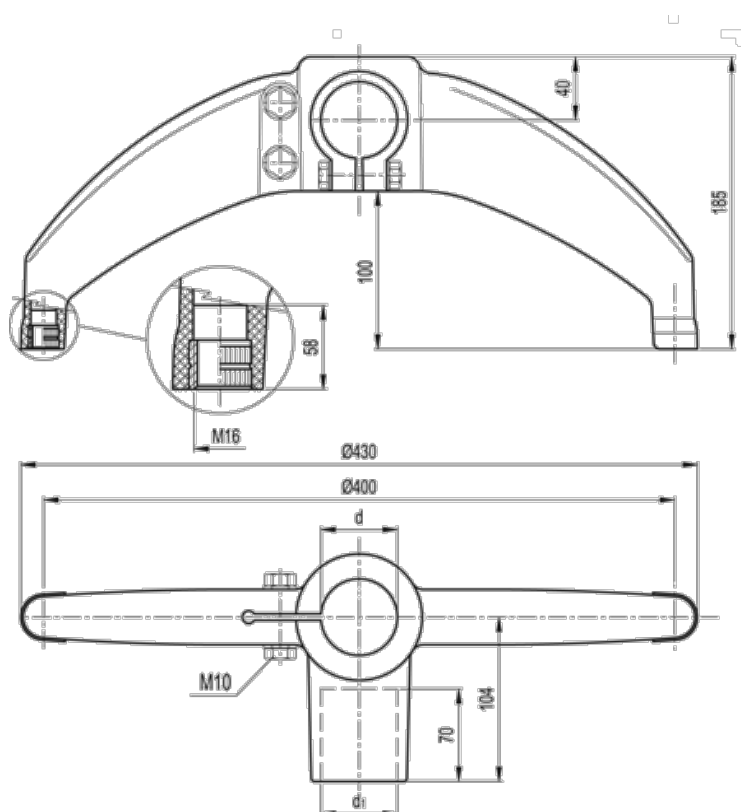

Data Sheet

Article number: 2310419631

Description: E+G Support base with connection joint
BAG2-180-42-42-SST

Measures

d (inch) = 1 1/4 Gas
d1 (inch) = 1 1/4 Gas
d1 (mm) = 42.4
d mm = 42.4
Weight (g) = 720